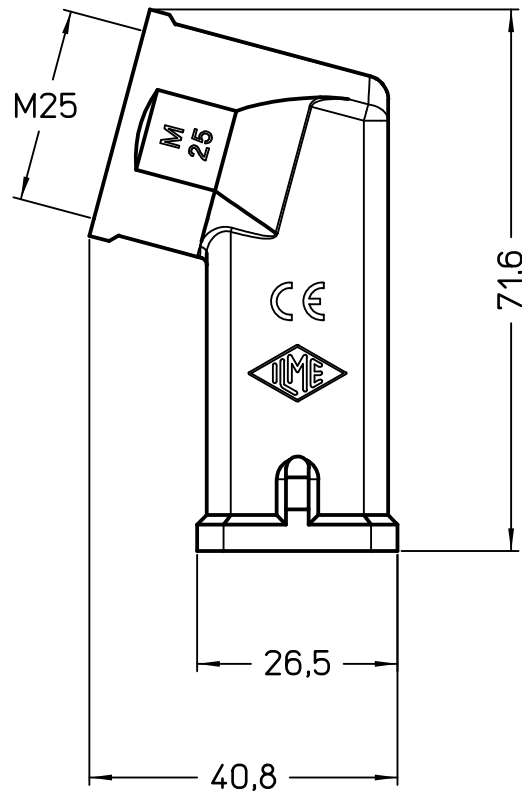

C

C

REV.	DATE	SIGNATURE

Dimensions in mm

Simplified representation with dimensions without tolerance

Original Size A4

Date 27/11/23

Sign. G. Renna

MK VA25

Angled insulating hood, light grey colour, M25 cable entry, with 2 pegs

Scale 1:1

1

2