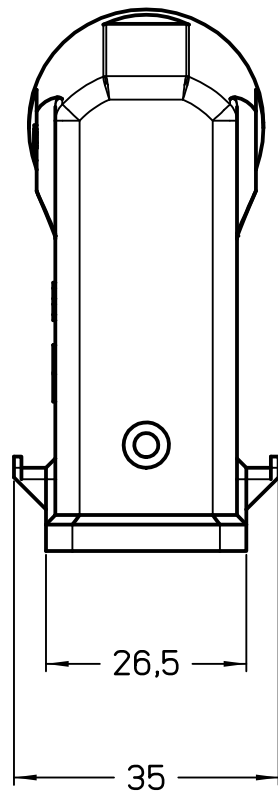

C

C

REV.	DATE	SIGNATURE

Dimensions in mm

Simplified representation with dimensions without tolerance

Original Size A4

Date 27/11/23

Sign. G. Renna

MK VA25

Angled insulating hood, light grey colour, M25 cable entry, with 2 pegs

Scale 1:1

1

2